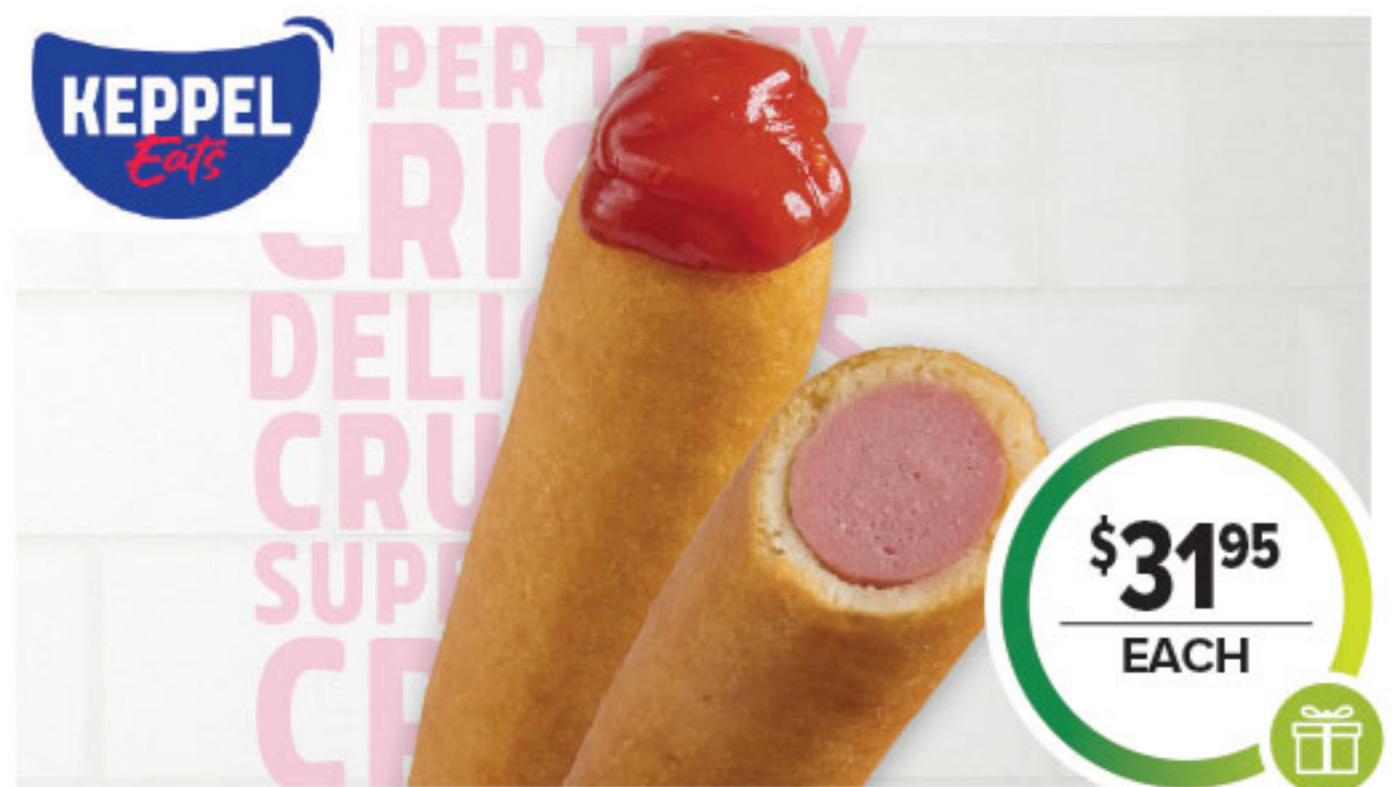

TIP TOP 4" HAMBURGER BUN 60 PACK